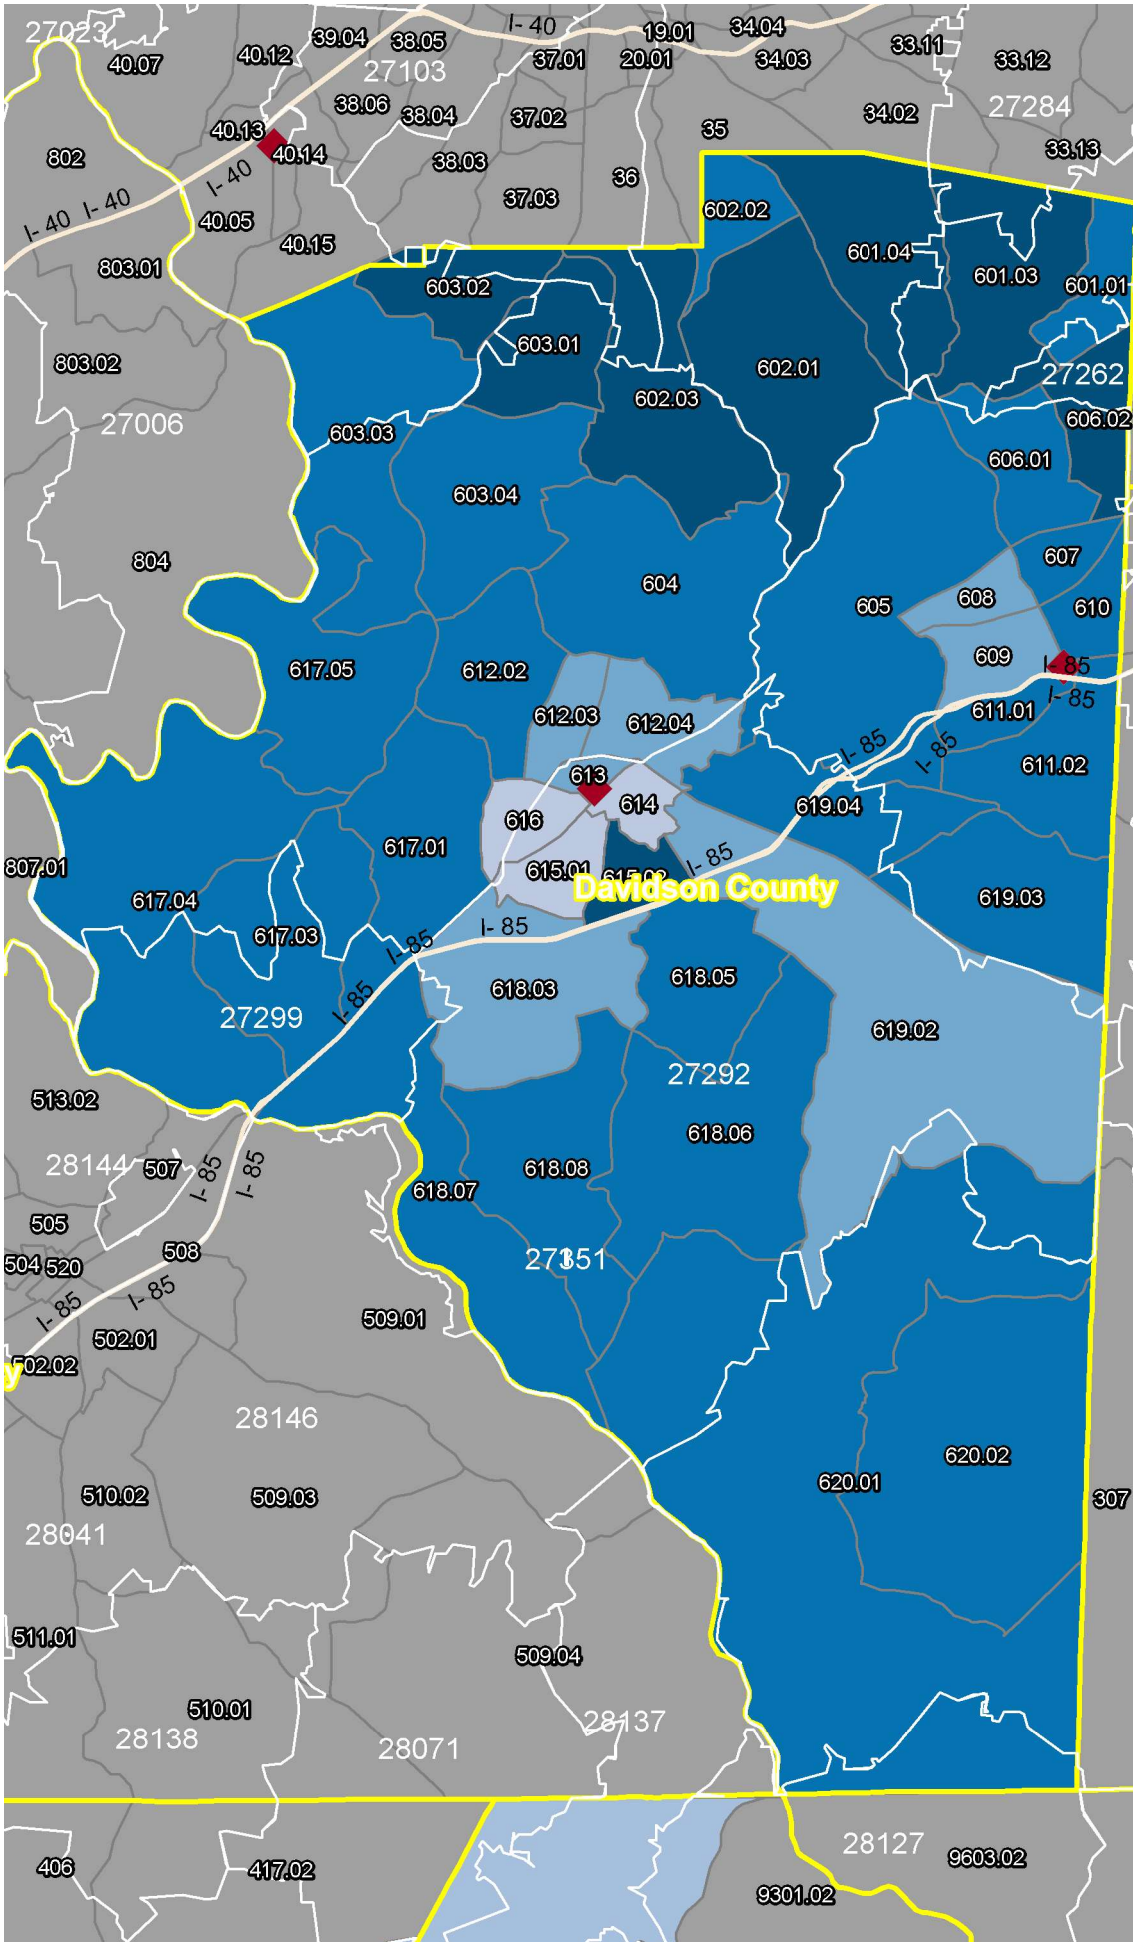

THE FIDELITY BANK - 2024 CRA - ASSESSMENT AREA INCOME MAP
NC Davidson County

Income Level

◆ Bank Branches