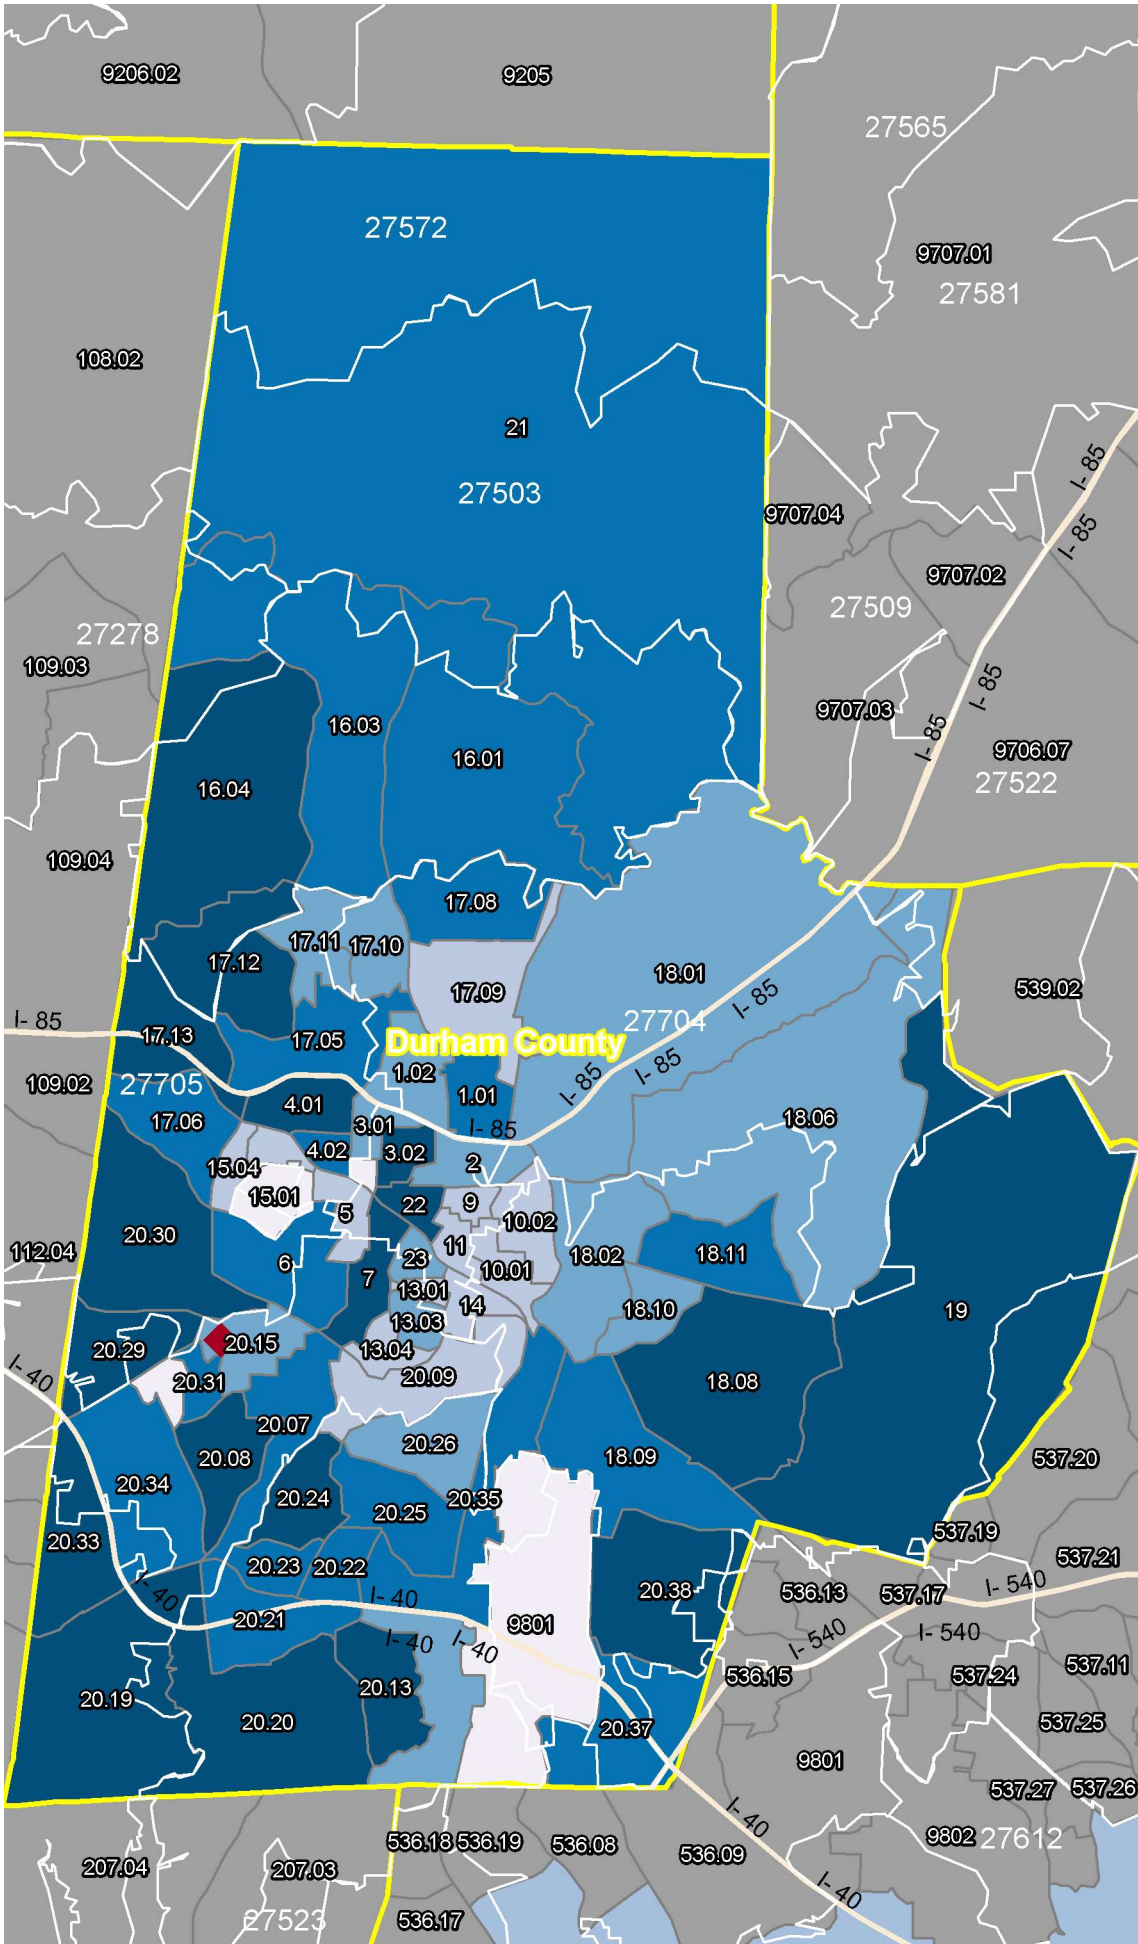

THE FIDELITY BANK - 2024 CRA - ASSESSMENT AREA INCOME MAP
 NC Durham County

Income Level

- NA
- Low
- Moderate
- Middle
- Upper

◆ Bank Branches