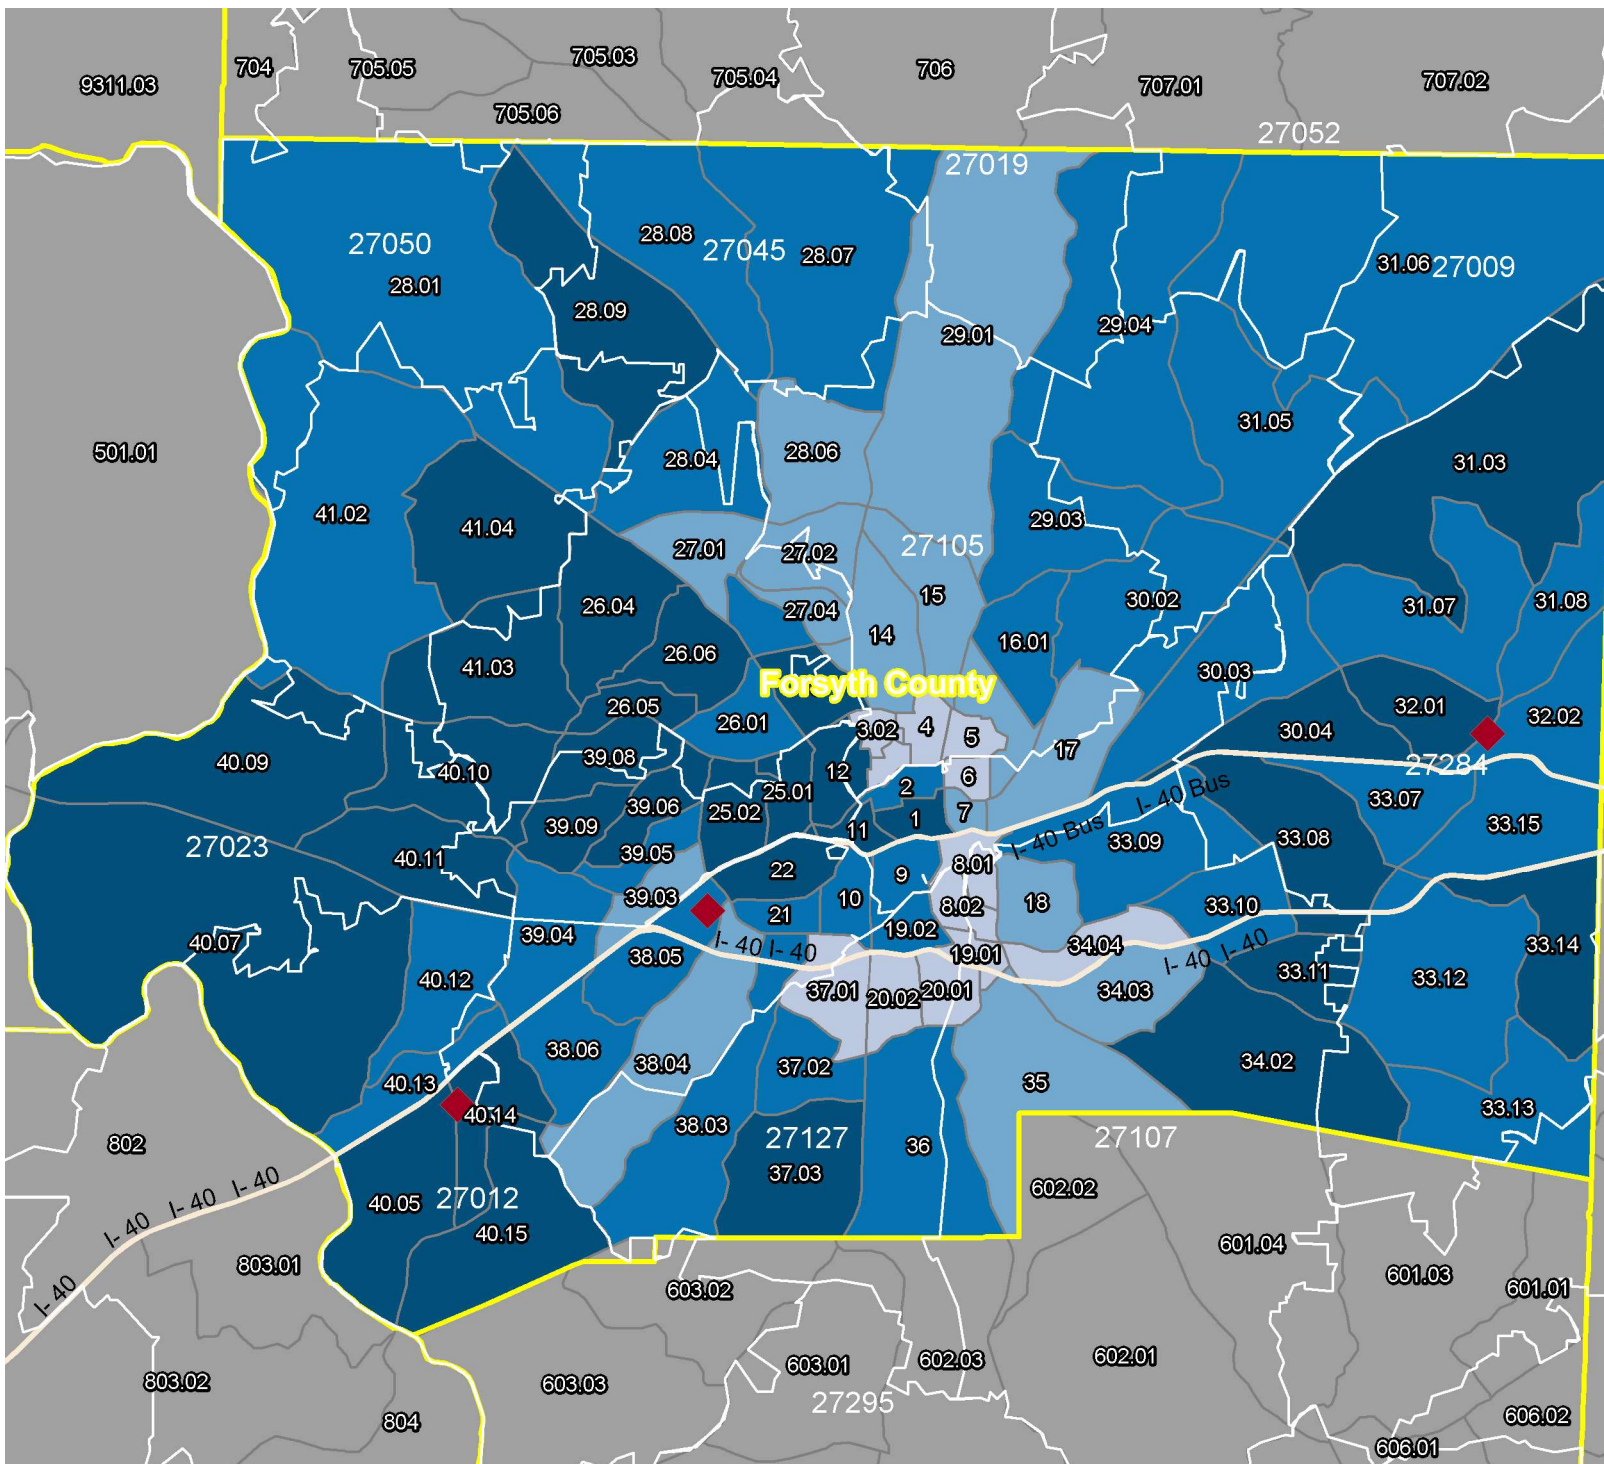

THE FIDELITY BANK - 2024 CRA - ASSESSMENT AREA INCOME MAP

NC Forsyth County

Income Level

◆ Bank Branches