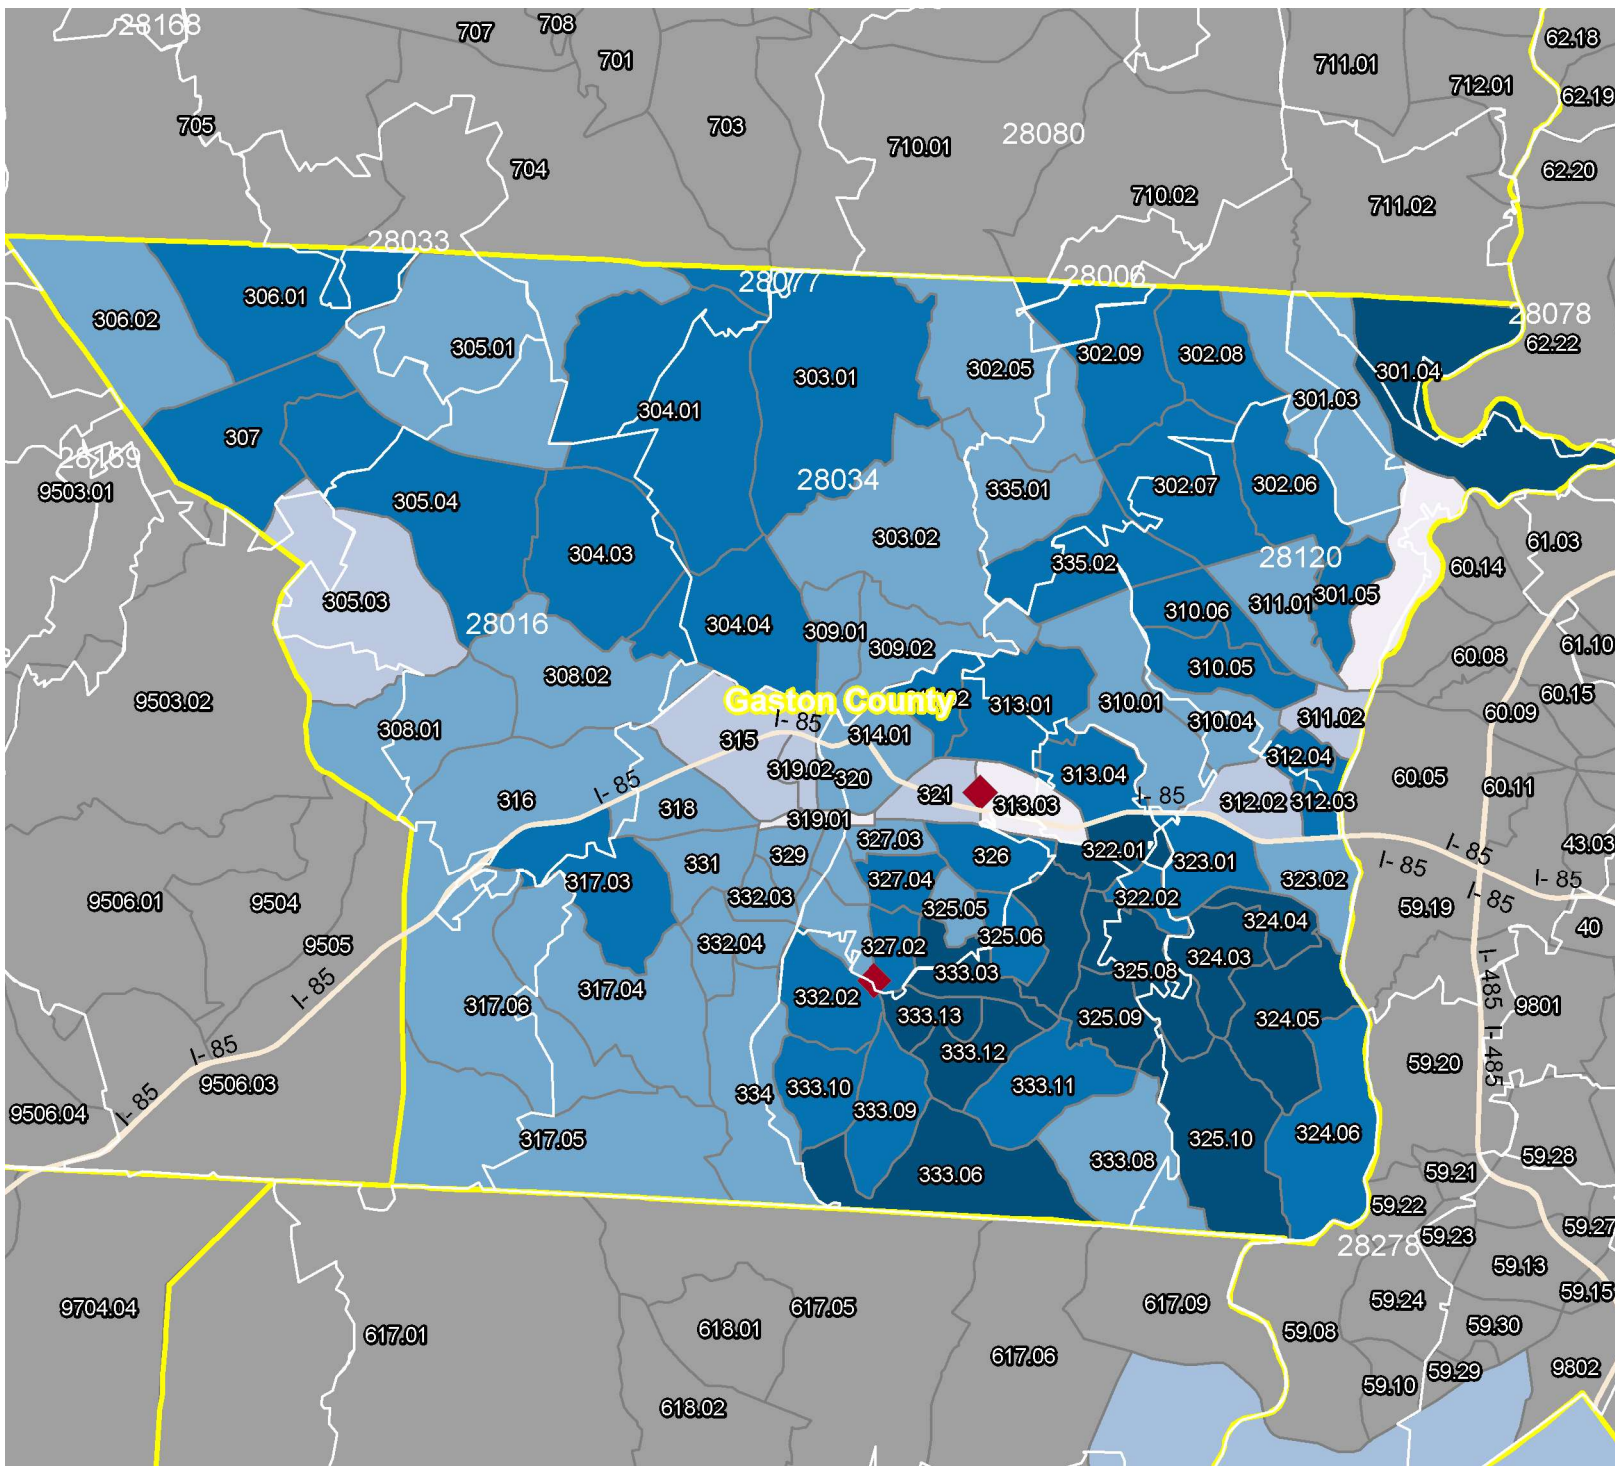

THE FIDELITY BANK - 2024 CRA - ASSESSMENT AREA INCOME MAP
NC Gaston County

Income Level

◆ Bank Branches