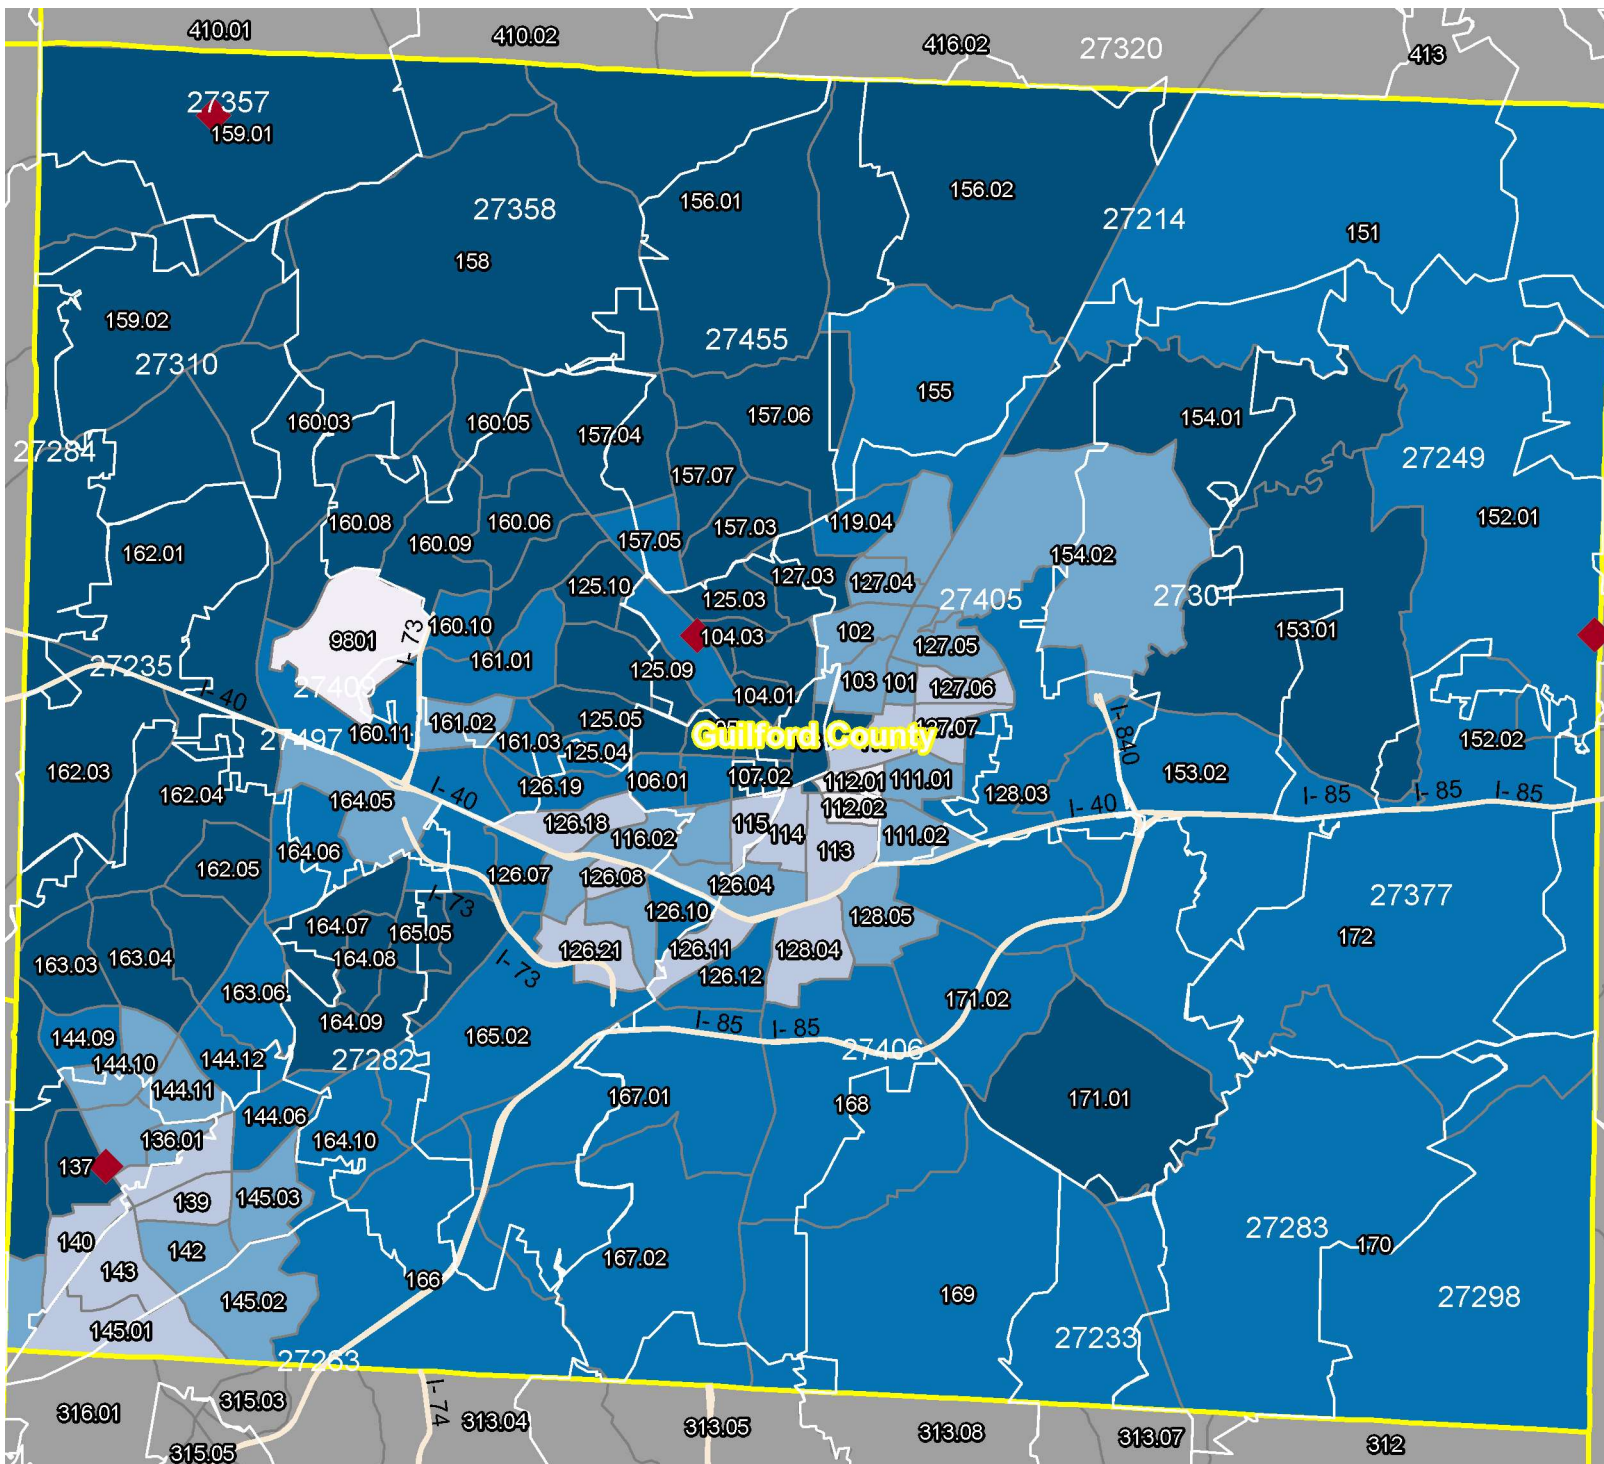

THE FIDELITY BANK - 2024 CRA - ASSESSMENT AREA INCOME MAP

NC Guilford County

Income Level

◆ Bank Branches