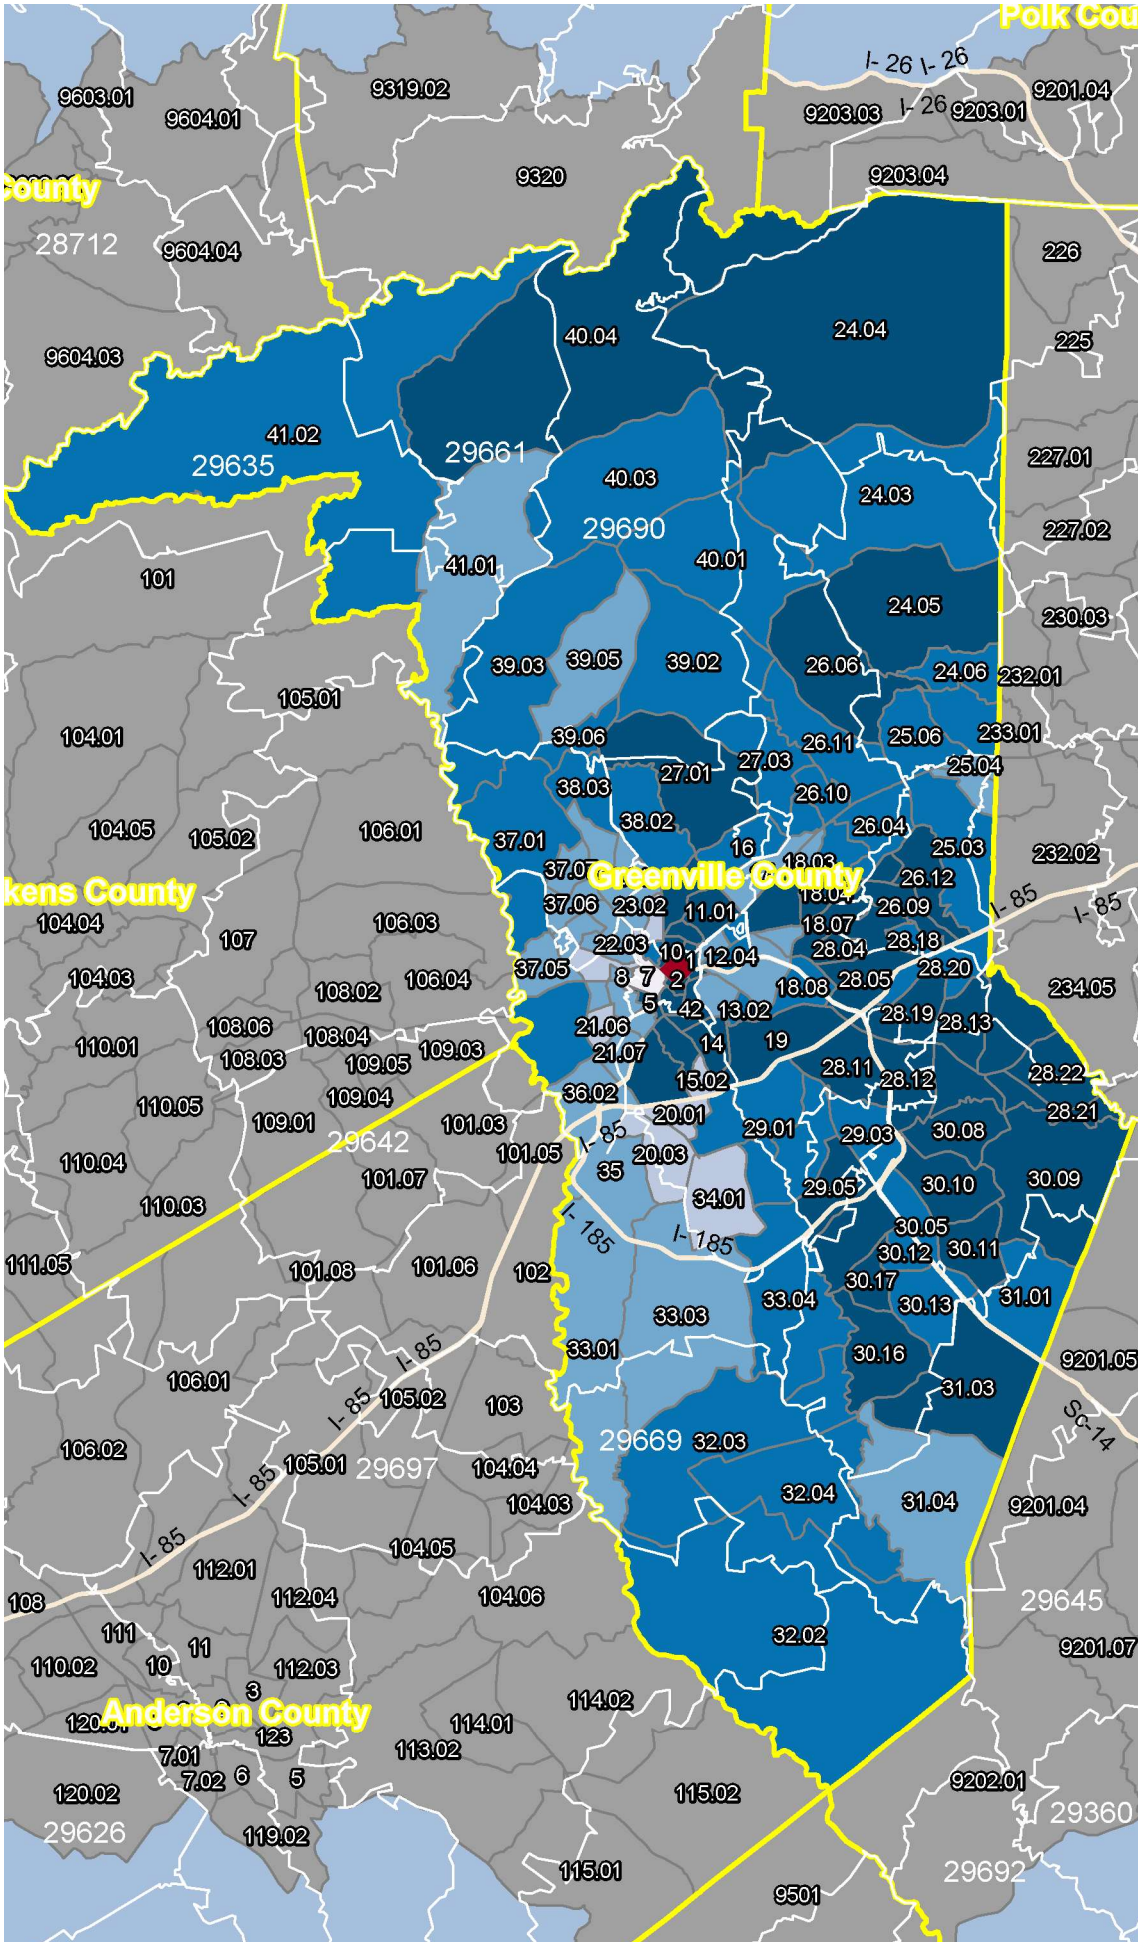

THE FIDELITY BANK - 2024 CRA - ASSESSMENT AREA INCOME MAP  
SC Greenville County

Income Level

◆ Bank Branches