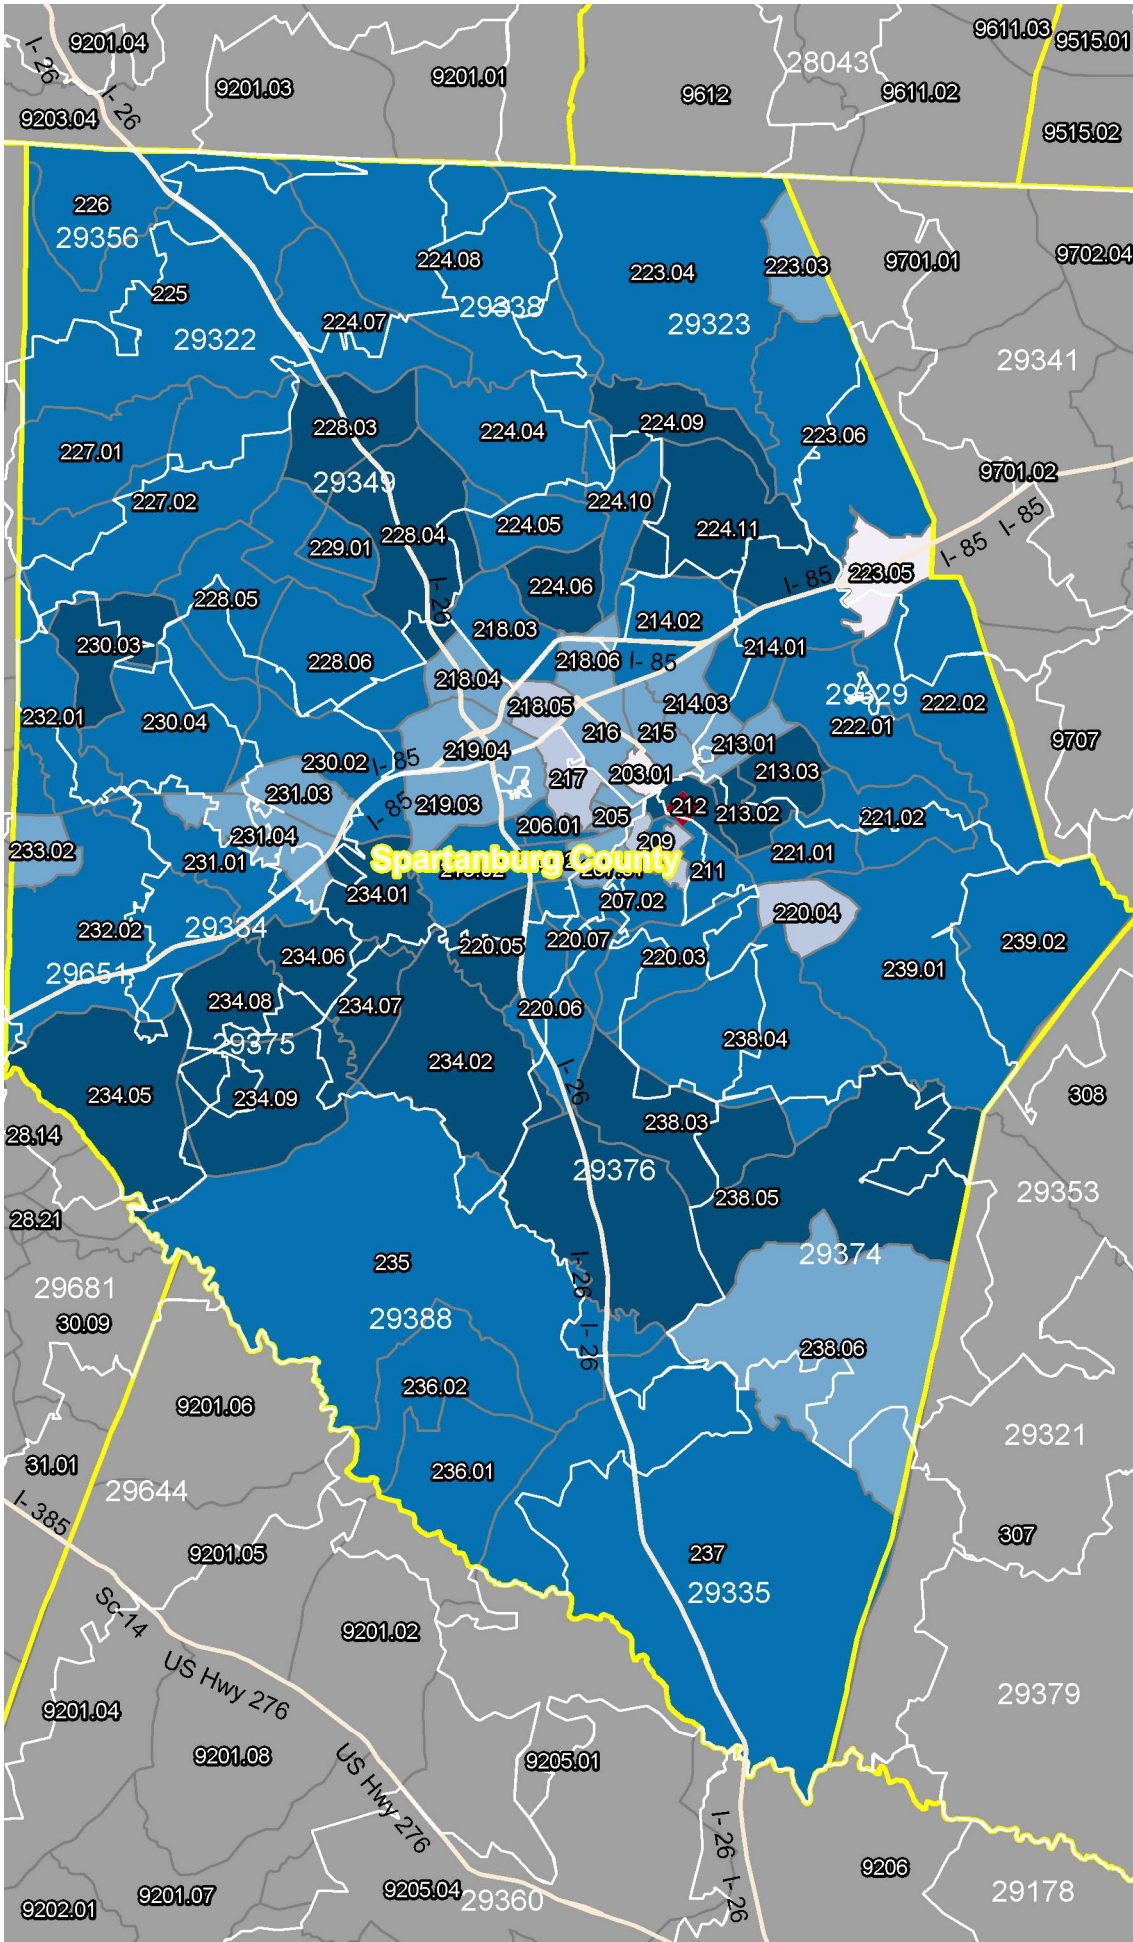

THE FIDELITY BANK - 2024 CRA - ASSESSMENT AREA INCOME MAP
SC Spartanburg County

Income Level

◆ Bank Branches